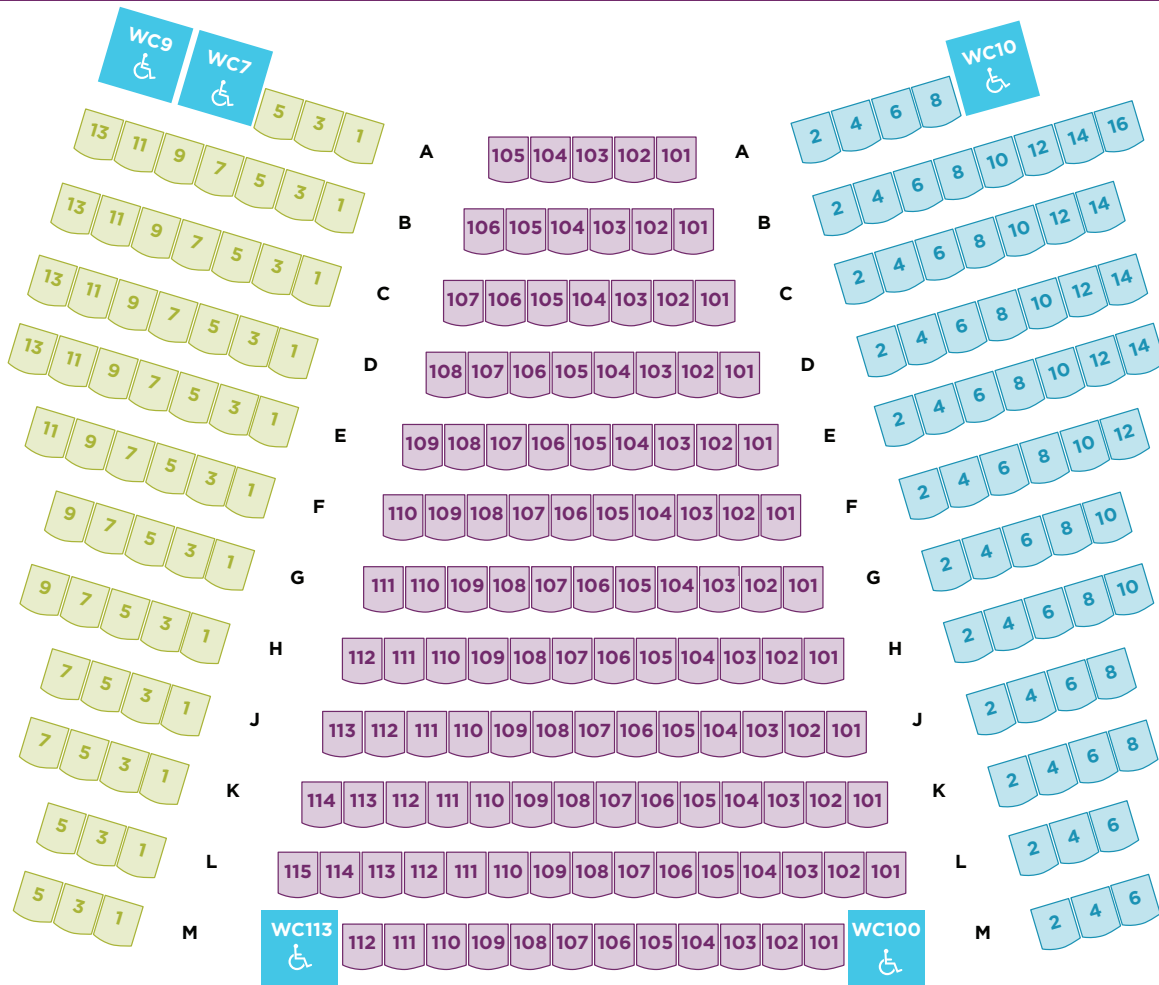

LEGACY THEATRE SEATING CHART

THE LEGACY LINEUP

STAGE

LEFT
(ODD SEAT NUMBERS)

CENTER
(SEAT NUMBER 4S 101-115)

RIGHT
(EVEN SEAT NUMBERS)